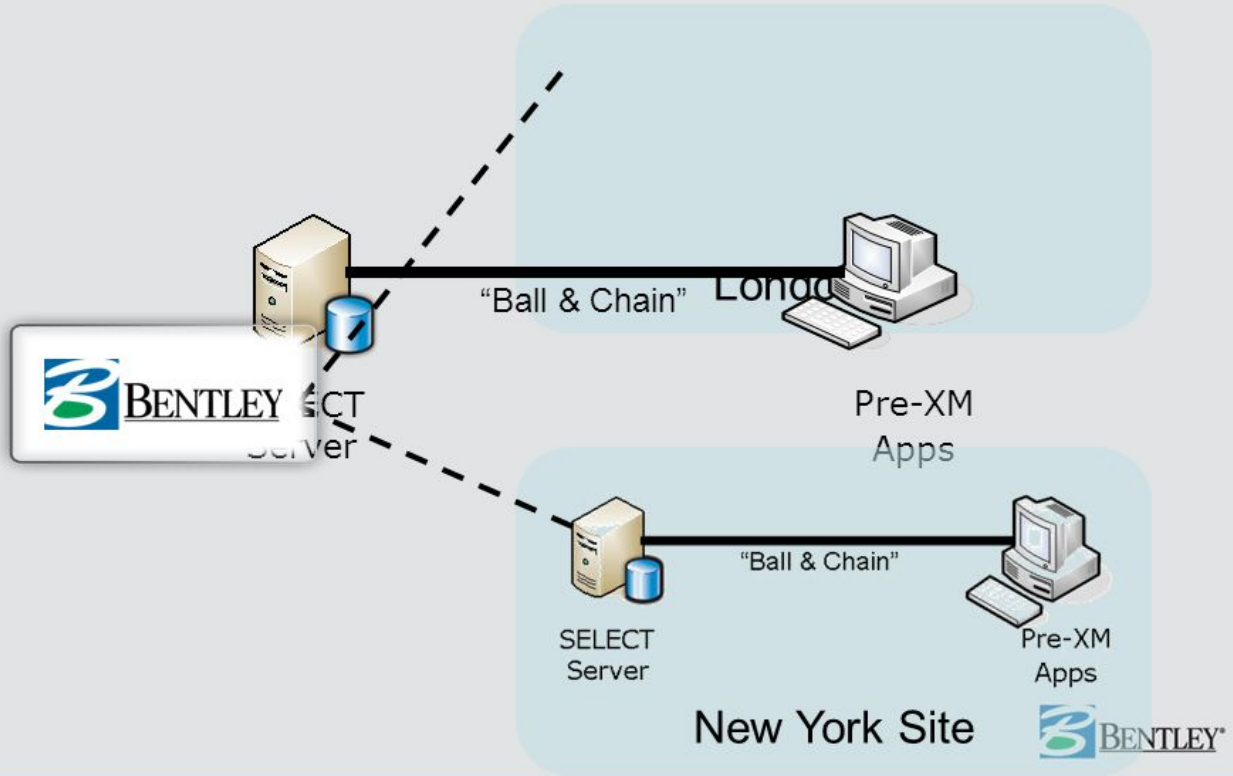

Pre-XM SELECT Server Sites

[Prerequisites For Bentley Desktop Applications V8.11.07.03](#)

SIEMENS.Jack.v8.01 SIEMENS.Jack.v8.01 . KISSOFT.03.2017.With.SP6 Design software for mechanical engineering applications